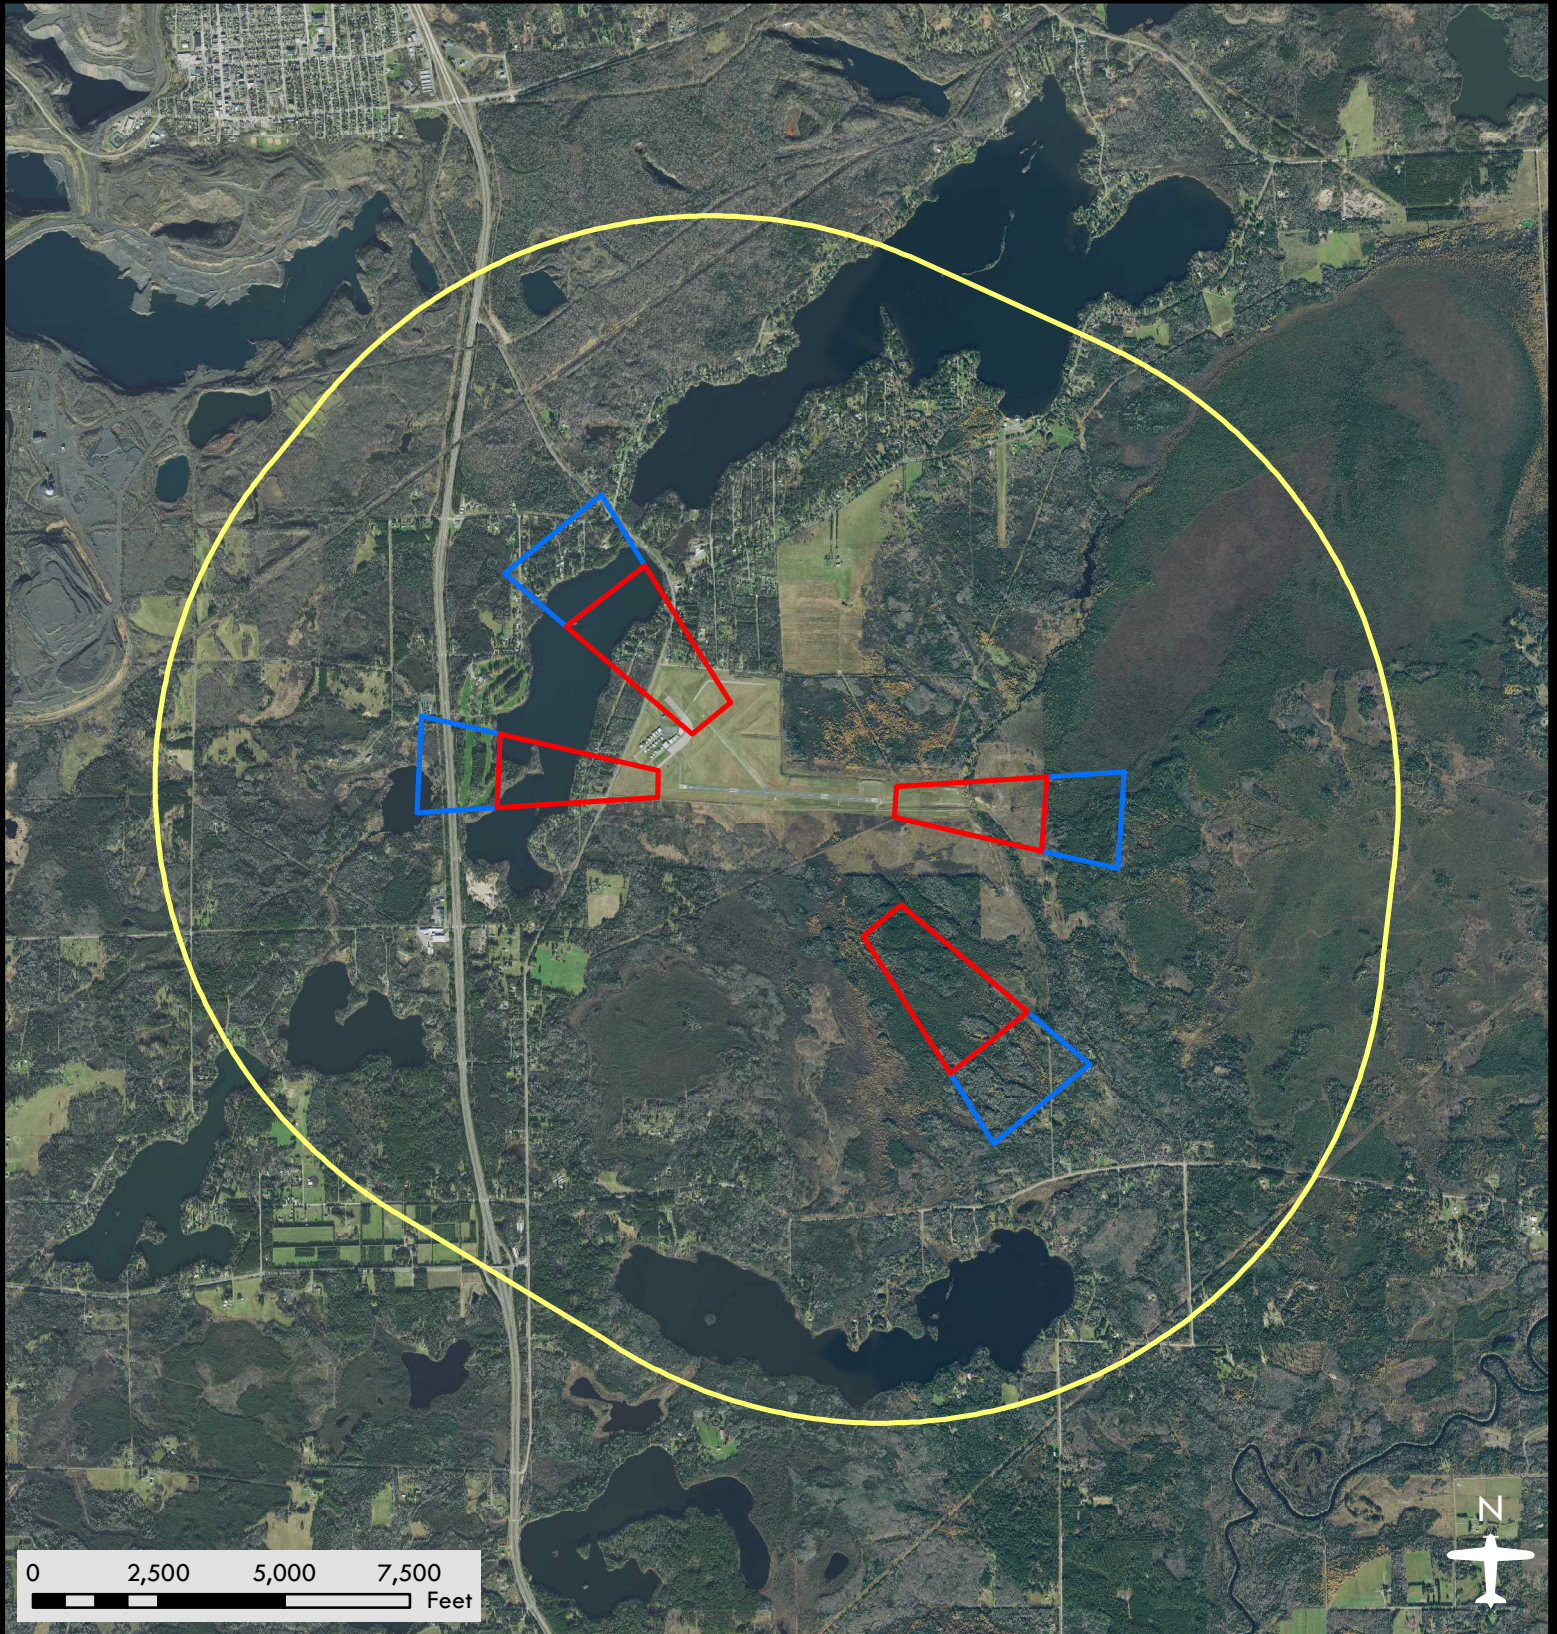

Eveleth-Virginia Municipal Airport

Airport Safety Zones

Date: 08/08/2018

Legend

-  Zone A
-  Zone B
-  Zone C

DISCLAIMER: This is not an official zoning map. To view the official map and ordinance for this airport, please visit the Airport Zoning Information Warehouse at <https://www.dot.state.mn.us/aero/planning/zoning-warehouse.html>. The State of Minnesota makes no representations or warranties expressed or implied, with respect to the reuse of the data provided herewith regardless of its format or the means of its transmission. There is no guarantee or representation to the user as to the accuracy, currency, suitability, or reliability of this data for any purpose. The user accepts the data "as is." The State of Minnesota assumes no responsibility for loss or damage incurred as a result of any user's reliance on this data. All maps and other material provided herein are protected by copyright. Permission is granted to copy and use the materials herein.